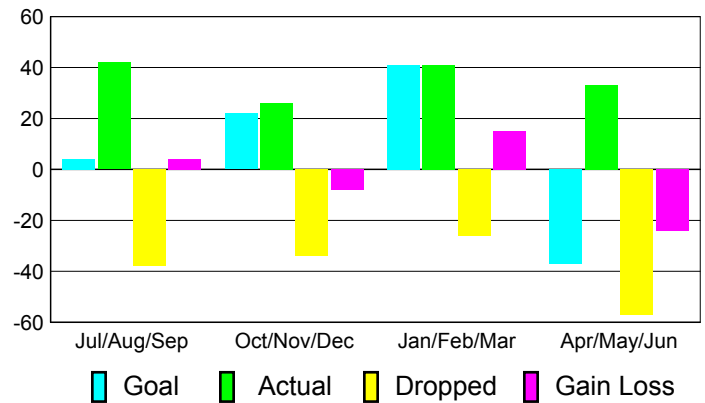

Membership Results 2010-2011

Goal, New, Dropped, Gain/Loss

Comparison of Membership Gain/Loss

Current Year Compared to the Previous Year