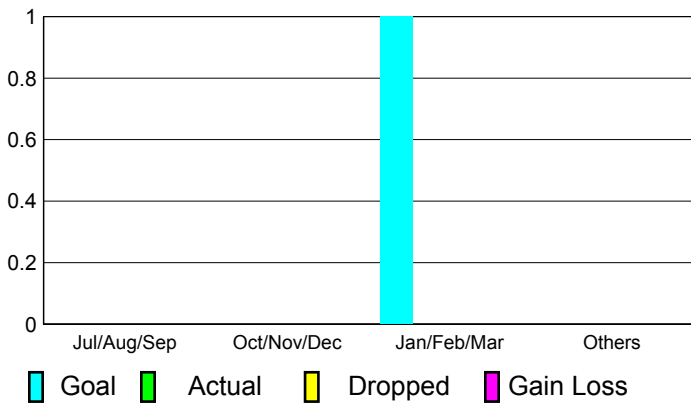

2010-2011 GMT Reports for District (or Undistricted) **District 25 G**

GMT: Doctor DENNIS D COBLER

Location: INDIANA

GMT CA: 1

CLUBS

Club Results
2010-2011

Clubs
2009-2010

Month	New Club Goal	Actual New Clubs	Actual Dropped Clubs	Gain/Loss of Clubs	Gain/Loss of Clubs
Jul/Aug/Sep	0	0	0	0	0
Oct/Nov/Dec	0	0	0	0	0
Jan/Feb/Mar	1	0	0	0	0
Apr/May/June	0	0	0	0	0
Totals	1	0	0	0	0

Club Results 2010-2011

Goal, New, Dropped, Gain/Loss

Comparison of Club Gain/Loss

Current Year Compared to the Previous Year

YTD Status Quo Clubs 2010-2011

Status Quo Clubs Compared to Status Quo Members

MEMBERSHIP