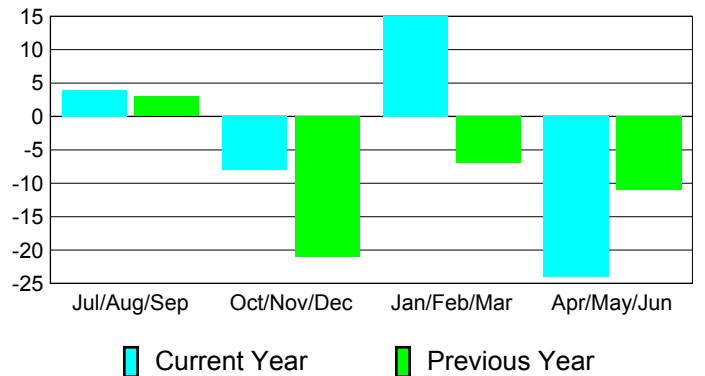

Membership Results
2010-2011

Membership
2009-2010

Month	Net Memb Goal	Actual New Memb	Actual Dropped Memb	Gain/Loss of Memb	Gain/Loss of Memb
Jul/Aug/Sep	4	42	-38	4	3
Oct/Nov/Dec	22	26	-34	-8	-21
Jan/Feb/Mar	41	41	-26	15	-7
Apr/May/June	-37	33	-57	-24	-11
Totals	30	142	-155	-13	-36

Membership Results 2010-2011

Goal, New, Dropped, Gain/Loss

Comparison of Membership Gain/Loss

Current Year Compared to the Previous Year

Gender Comparison 2010-2011

Jul/Aug/Sep

Oct/Nov/Dec

Jan/Feb/Mar

Apr/May/June

Male

Female